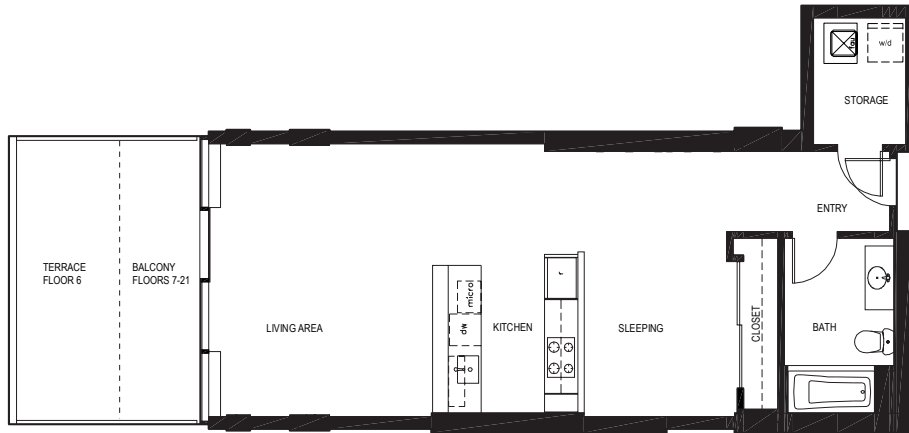

**1 BEDROOM, 1 BATH
ONE LEVEL**

- Approximately 839 sq.ft.

FLOORS 6-21